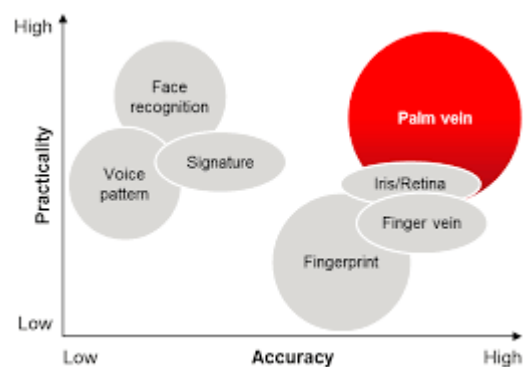

Where to buy:

Future Dynasty Sdn Bhd t: +603.8025.1388 e: enquiry@fd.com.my w: www.fd.com.my